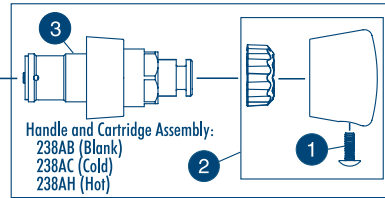

Big-Flo Assembly

Ref. Part No.
Hot and Cold Side
006482-40

B-1100 Series

Ref. Part No.
Hot Side 002710-40
Cold Side 002709-40

Ceramic Cartridges

For use with
Escutcheon
(Ceramic - ESC)

For use without
Escutcheon
(Ceramic - NO ESC)

238A Push Button & Wrist-Action Metering Cartridges

Push Button Metering Cartridge

Handle and Cartridge Assembly:
238AB (Blank)
238AC (Cold)
238AH (Hot)

Wrist-Action Metering Cartridge

- 1 014145-45 Screw
- 2 014193-40 Push Button Handle, Screw and Insulator (Blank)
- 014194-40 Push Button Handle, Screw and Insulator (Cold)
- 014195-40 Push Button Handle, Screw and Insulator (Hot)
- 3 238A Push Button Metering Cartridge
- 4 012449-40 Wrist-Action Metering Cartridge
- 5 014152-40 Common Metering Barrel Assembly