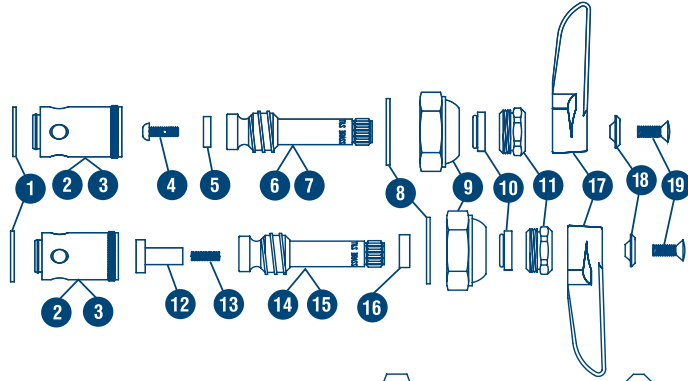

Hot & Cold Spindle Assemblies

Eterna Cartridge

For Standard Faucets
Ref. Part No.
Hot Side 002714-40
Cold Side 002713-40

For Pre-Rinse Units
Ref. Part No.
Hot Side 002712-40
Cold Side 002711-40

Eterna Cartridge with Spring Check

Big-Flo Assembly

Ref. Part No.
Hot and Cold Side
006482-40

B-1100 Series

Ref. Part No.
Hot Side 002710-40
Cold Side 002709-40

Ceramic Cartridges

For use with
Escutcheon
(Ceramic - ESC)

For use without
Escutcheon
(Ceramic - NO ESC)

* Repair Kit B-238RK, also includes oil tube

No.	Part Number	Description
1	001022-45	Bottom Gasket
2	000788-20	Removable Insert (Hot) 64-L
3	000789-20	Removable Insert (Cold) 66L
4	000933-45	Seat Screw
5	001092-45	Seat Washer
6	000811-25	Spindle (Hot) 18L
7	000812-25	Spindle (Cold) 67L
8	002601-45	Top Gasket
9	009744-45	Bonnet
10	013430-45	Bonnet Seal Packing
11	000718-25	Packing Nut
12	003164-45	Spring Check Seat
13	001479-45	Spring
14	001907-25	Spindle (Hot) 264L
15	001908-25	Spindle (Cold) 263L
16	001466-20	Quarter Turn Sleeve
17	001638-45	Lever Handle, Blank
	001637-45	Lever Handle, Hot
	001636-45	Lever Handle, Cold
18	001661-45	Index, Red, Hot
	001660-45	Index, Blue, Cold
19	000922-45	Lever Handle Screw
20	002721-45	O-Ring
21	000685-20	Removable Insert
22	000976-45	Brass Washer
23	001042-45	Rubber Washer
24	002726-45	Stainless Steel Washer
25	001075-45	O-Ring
26	009752-45	Washer
27	009750-25	Bonnet
28	000933-45	Seat Screw
29	001088-45	Seat Washer
30	000794-25	Spindle (Hot and Cold)
31	001047-45	Rubber Washer
32	009749-25	Bonnet
33	000986-45	Brass Washer
34	000801-25	Spindle (Cold)
35	000800-25	Spindle (Hot)
36	011616-25	Hot
	011617-25	Cold
	011618-25	Hot with Check Valve
	011619-25	Cold with Check Valve
37	011278-25	Hot
	011279-25	Cold
	012394-25	Hot with Check Valve
	012395-25	Cold with Check Valve