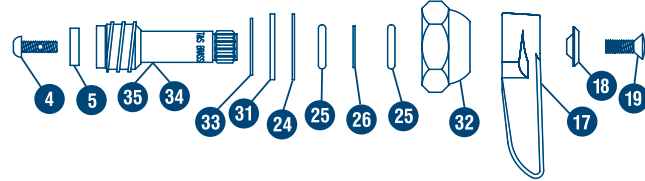

Hot & Cold Spindle Assemblies

Eterna Cartridge

For Standard Faucets
Ref. Part No.
Hot Side 002714-40
Cold Side 002713-40

For Pre-Rinse Units
Ref. Part No.
Hot Side 002712-40
Cold Side 002711-40

Eterna Cartridge with Spring Check

Big-Flo Assembly

Ref. Part No.
Hot and Cold Side
006482-40

B-1100 Series

Ref. Part No.
Hot Side 002710-40
Cold Side 002709-40

Ceramic Cartridges

For use with
Escutcheon
(Ceramic - ESC)

For use without
Escutcheon
(Ceramic - NO ESC)

* Repair Kit B-238RK, also includes oil tube

No.	Part Number	Description
1	001022-45	Bottom Gasket
2	000788-20	Removable Insert (Hot) 64-L
3	000789-20	Removable Insert (Cold) 66L
4	000933-45	Seat Screw
5	001092-45	Seat Washer
6	000811-25	Spindle (Hot) 18L
7	000812-25	Spindle (Cold) 67L
8	002601-45	Top Gasket
9	009744-45	Bonnet
10	013430-45	Bonnet Seal Packing
11	000718-25	Packing Nut
12	003164-45	Spring Check Seat
13	001479-45	Spring
14	001907-25	Spindle (Hot) 264L
15	001908-25	Spindle (Cold) 263L
16	001466-20	Quarter Turn Sleeve
17	001638-45	Lever Handle, Blank
	001637-45	Lever Handle, Hot
	001636-45	Lever Handle, Cold
18	001661-45	Index, Red, Hot
	001660-45	Index, Blue, Cold
19	000922-45	Lever Handle Screw
20	002721-45	O-Ring
21	000685-20	Removable Insert
22	000976-45	Brass Washer
23	001042-45	Rubber Washer
24	002726-45	Stainless Steel Washer
25	001075-45	O-Ring
26	009752-45	Washer
27	009750-25	Bonnet
28	000933-45	Seat Screw
29	001088-45	Seat Washer
30	000794-25	Spindle (Hot and Cold)
31	001047-45	Rubber Washer
32	009749-25	Bonnet
33	000986-45	Brass Washer
34	000801-25	Spindle (Cold)
35	000800-25	Spindle (Hot)
36	011616-25	Hot
	011617-25	Cold
	011618-25	Hot with Check Valve
	011619-25	Cold with Check Valve
37	011278-25	Hot
	011279-25	Cold
	012394-25	Hot with Check Valve
	012395-25	Cold with Check Valve