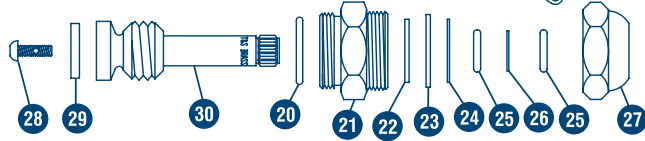

Hot & Cold Spindle Assemblies

Eterna Cartridge

For Standard Faucets
Ref. Part No.
Hot Side 002714-40
Cold Side 002713-40

For Pre-Rinse Units
Ref. Part No.
Hot Side 002712-40
Cold Side 002711-40

Eterna Cartridge with Spring Check

Big-Flo Assembly

Ref. Part No.
Hot and Cold Side
006482-40

B-1100 Series

Ref. Part No.
Hot Side 002710-40
Cold Side 002709-40

Ceramic Cartridges

For use with
Escutcheon
(Ceramic - ESC)

For use without
Escutcheon
(Ceramic - NO ESC)

* Repair Kit B-238RK, also includes oil tube

No.	Part Number	Description
1	001022-45	Bottom Gasket
2	000788-20	Removable Insert (Hot) 64-L
3	000789-20	Removable Insert (Cold) 66L
4	000933-45	Seat Screw
5	001092-45	Seat Washer
6	000811-25	Spindle (Hot) 18L
7	000812-25	Spindle (Cold) 67L
8	002601-45	Top Gasket
9	009744-45	Bonnet
10	013430-45	Bonnet Seal Packing
11	000718-25	Packing Nut
12	003164-45	Spring Check Seat
13	001479-45	Spring
14	001907-25	Spindle (Hot) 264L
15	001908-25	Spindle (Cold) 263L
16	001466-20	Quarter Turn Sleeve
17	001638-45	Lever Handle, Blank
	001637-45	Lever Handle, Hot
	001636-45	Lever Handle, Cold
18	001661-45	Index, Red, Hot
	001660-45	Index, Blue, Cold
19	000922-45	Lever Handle Screw
20	002721-45	O-Ring
21	000685-20	Removable Insert
22	000976-45	Brass Washer
23	001042-45	Rubber Washer
24	002726-45	Stainless Steel Washer
25	001075-45	O-Ring
26	009752-45	Washer
27	009750-25	Bonnet
28	000933-45	Seat Screw
29	001088-45	Seat Washer
30	000794-25	Spindle (Hot and Cold)
31	001047-45	Rubber Washer
32	009749-25	Bonnet
33	000986-45	Brass Washer
34	000801-25	Spindle (Cold)
35	000800-25	Spindle (Hot)
36	011616-25	Hot
	011617-25	Cold
	011618-25	Hot with Check Valve
	011619-25	Cold with Check Valve
37	011278-25	Hot
	011279-25	Cold
	012394-25	Hot with Check Valve
	012395-25	Cold with Check Valve